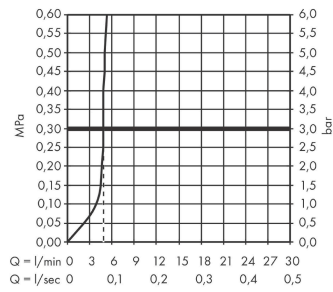

Bidette hand shower 1jet S EcoSmart+ for warm water with shower holder and shower hose 125 cm

Finish: **Matt Black** Article Number: **29232670**

Description

product features

- consists of: bidette hand shower, shut-off valve with integrated shower holder, shower hose
- shower head size: 28 mm
- integrated support function
- maximum flow rate at 3 bar: 5 l/min
- minimum flow pressure: 1 bar
- operating pressure: min. 1 bar/max. 10 bar
- pivot connector prevents hose from tangling
- shower hose with conical nut on both ends
- with non-return valve
- wall supports of metal
- wall mounting: screw fastening
- rinseable screen seal
- not intrinsically safe against backflow
- not suitable for operation in countries with valid EN 1717
- EU taxonomy: max. 6 l/min - Substantial Contribution (SC) possible

Technology

Product image

Scale drawing

Bidette hand shower 1jet S EcoSmart+ for warm water with shower holder and shower hose 125 cm

Finish: **Matt Black** Article Number: **29232670**

Flowchart

Bidette hand shower 1jet S EcoSmart+ for warm water with shower holder and shower hose 125 cm

Finish: **Matt Black** Article Number: **29232670**

Exploded Drawing

Year of production: >10/22

Bidette hand shower 1jet S EcoSmart+ for warm water with shower holder and shower hose 125 cm

Finish: **Matt Black** Article Number: **29232670**