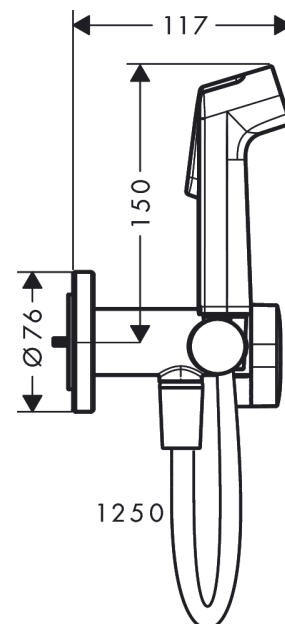

Bidette hand shower 1jet S EcoSmart+ for warm water with shower holder and shower hose 125 cm

Finish: **Matt Black** Article Number: **29232670**

Description

product features

- consists of: bidette hand shower, shut-off valve with integrated shower holder, shower hose
- shower head size: 28 mm
- integrated support function
- maximum flow rate at 3 bar: 5 l/min
- minimum flow pressure: 1 bar
- operating pressure: min. 1 bar/max. 10 bar
- pivot connector prevents hose from tangling
- shower hose with conical nut on both ends
- with non-return valve
- wall supports of metal
- wall mounting: screw fastening
- rinseable screen seal
- not intrinsically safe against backflow
- not suitable for operation in countries with valid EN 1717
- EU taxonomy: max. 6 l/min - Substantial Contribution (SC) possible

Technology

Product image

Scale drawing

Bidette hand shower 1jet S EcoSmart+ for warm water with shower holder and shower hose 125 cm

Finish: **Matt Black** Article Number: **29232670**

Flowchart

Bidette hand shower 1jet S EcoSmart+ for warm water with shower holder and shower hose 125 cm

Finish: **Matt Black** Article Number: **29232670**

Exploded Drawing

Year of production: >10/22

Bidette hand shower 1jet S EcoSmart+ for warm water with shower holder and shower hose 125 cm

Finish: **Matt Black** Article Number: **29232670**

Spare part list

Year of production: >10/22

Pos.	Description	Article Number	PC	PU
1	handle	94564670	60	1
2	handle fixing set	94565000	1	1
3	cartridge, assy	94575000	10	1
4	handshower	94569670	59	1
5	guide	94568000	1	1
6	seal	98058000	1	1
7	shower hose Isiflex'B 1,25 m	28272670	98	1
8	filter packing	94246000	1	1
9	escutcheon	94567670	56	1
10	non return valve	93250000	5	1
11	extension set	94574000	8	1
a	-	29235180	99	1