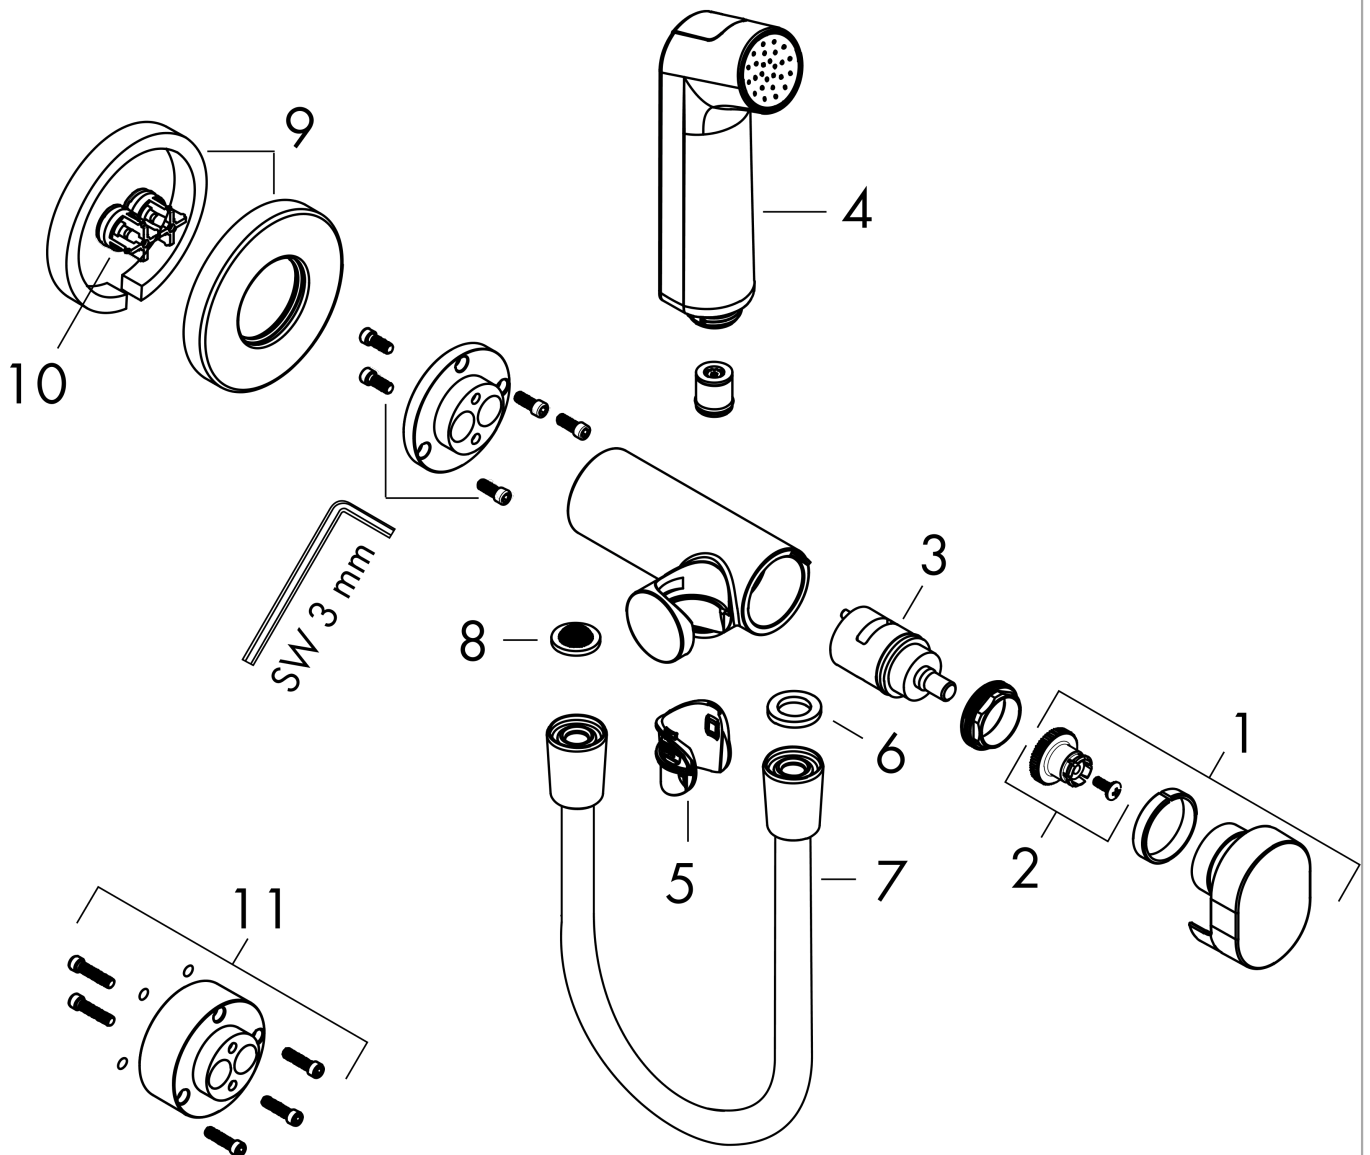

Bidette hand shower 1jet S EcoSmart+ for warm water with shower holder and shower hose 125 cm

Finish: **Matt Black** Article Number: **29232670**

Description

product features

- consists of: bidette hand shower, shut-off valve with integrated shower holder, shower hose
- shower head size: 28 mm
- integrated support function
- maximum flow rate at 3 bar: 5 l/min
- minimum flow pressure: 1 bar
- operating pressure: min. 1 bar/max. 10 bar
- pivot connector prevents hose from tangling
- shower hose with conical nut on both ends
- with non-return valve
- wall supports of metal
- wall mounting: screw fastening
- rinseable screen seal
- not intrinsically safe against backflow
- not suitable for operation in countries with valid EN 1717
- EU taxonomy: max. 6 l/min - Substantial Contribution (SC) possible

Technology

Product image

Scale drawing

Bidette hand shower 1jet S EcoSmart+ for warm water with shower holder and shower hose 125 cm

Finish: **Matt Black** Article Number: **29232670**

Flowchart

Bidette hand shower 1jet S EcoSmart+ for warm water with shower holder and shower hose 125 cm

Finish: **Matt Black** Article Number: **29232670**

Exploded Drawing

Year of production: >10/22

Bidette hand shower 1jet S EcoSmart+ for warm water with shower holder and shower hose 125 cm

Finish: **Matt Black** Article Number: **29232670**

Spare part list

Year of production: >10/22

Pos.	Description	Article Number	PC	PU
1	handle	94564670	60	1
2	handle fixing set	94565000	1	1
3	cartridge, assy	94575000	10	1
4	handshower	94569670	59	1
5	guide	94568000	1	1
6	seal	98058000	1	1
7	shower hose Isiflex'B 1,25 m	28272670	98	1
8	filter packing	94246000	1	1
9	escutcheon	94567670	56	1
10	non return valve	93250000	5	1
11	extension set	94574000	8	1
a	-	29235180	99	1